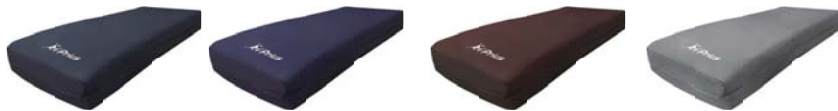

PERFECT FOR PATIENTS
PERFECT FOR CAREGIVERS

CREATING INNOVATION AND DIFFERENCE

Rhythm·Turn

Rhythm·Turn offers continual lateral rotation therapy to help mobilize secretions and other bodily fluids during pulmonary treatment related to immobility.

Various top covers are designed and available to satisfy your individual requirement in terms of therapy, prevention and patient comfort.

Master Control Unit

- Dimension: (L)17.7"x (W)6.8"x (H)10.8"
- Weight: 13.8 lbs
- Rated Voltage: 110-120 volts
- Max Current: 5A
- Rated Frequency: 60Hz
- Cycle Time: 3-95 mins
- 3 in 1 alternation
- Min/Max Pressure: 10-61 mmHg +/- 3-4 mmHg
- Protection Type: Class I, Type BF
- Power outage visual and audio alarm
- Static Function
- Auto Firm for fast mattress inflation
- Keypad Lock-out Function

Mattress Replacement

- Model No: Rhythm·Turn
- Dimension: (L)80"x (W)36"x (H)10"
- Weight: 37.4 lbs
- Weight Capacity: 600 lbs
- Cell Material: Blue Nylon with PU Coating
- Cell Number: 18 cells
- Cover Material: Blue Nylon with PU coating finish
- Base Material: Black Polyester with PVC Coating
- CPR Quick Release System

Perfect for patients and caregivers

- High vapor permeable and quilted nylon cover

- Low Air Loss Therapy provides extra comfort for moisture and temperature control

- The Rhythm-Turn replacement mattress can accommodate patient weights up to 600 lbs